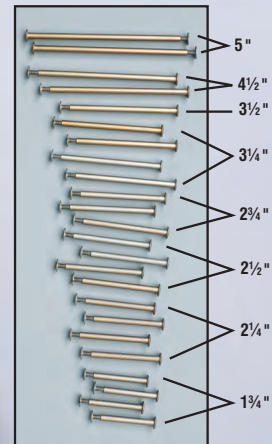

2½" screw post with screw

2¼" screw post with screw

2¼" screw post with screw

1¾" screw posts with screw

1¾" screw post with screw & 1 washer

3¼" screw post with screw

2½" screw post with screw

2¼" screw post with screw

2¼" screw post with screw

1¾" screw post with screw & 1 washer

1¾" screw post with screw

5" screw post with screw

1 washer with 1¼" slotted screw

1 washer with 1¼" slotted screw

5" screw post with screw

Complete Single Leg Hardware Set LFO4107U

- 1 – 2½" screw post
- 1 – 2¾" screw post
- 1 – 3¼" screw post
- 1 – 4½" screw post
- 1 – 5" screw post
- 5 – flesh-colored screws
- 2 – washers

4½" screw post with screw

3¼" screw post with screw

- 2 – washers
- 2 – ¼" slotted screws
- 1 – 7¼" nylon bar

Replacement Waist Pin LFO4103U

- 1 – 7¼" nylon bar
- 2 – washers
- 2 – ¼" slotted screws

Hardware Example

Complete Manikin Hardware Set LFO4072U

- 2 – 1" slotted screw
- 4 – 1¾" screw post with screw
- 4 – 2¼" screw post with screw
- 4 – 2½" screw post with screw
- 3 – 2¾" screw post with screw
- 4 – 3¼" screw post with screw
- 1 – 3½" screw post with screw
- 2 – 4½" screw post with screw
- 2 – 5" screw post with screw
- 6 – washers
- 24 – anodized screws