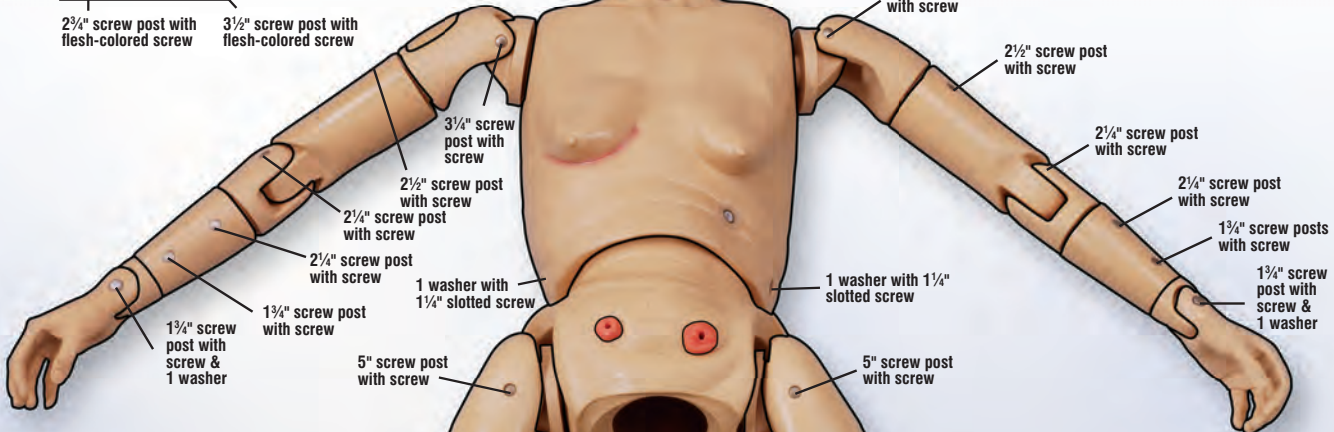

Life/form GERi™ and KERi™ Hardware Guide

Replacement Neck Pivot LFO4106U

- 1 – 2¾" screw post
- 1 – 3½" screw post
- 2 – flesh-colored screws

2¾" screw post with flesh-colored screw

3½" screw post with flesh-colored screw

Complete Single Arm Hardware Set LFO4108U

- 2 – 1¾" screw post
- 2 – 2¼" screw post
- 1 – 2½" screw post
- 1 – 3¼" screw post
- 1 – 5" screw post
- 6 – flesh-colored screws
- 2 – washers

3¼" screw post with screw

2½" screw post with screw

2¼" screw post with screw

2¼" screw post with screw

1¾" screw posts with screw

1¾" screw post with screw & 1 washer

3¼" screw post with screw

2½" screw post with screw

2¼" screw post with screw

2¼" screw post with screw

1¾" screw post with screw & 1 washer

1¾" screw post with screw

5" screw post with screw

1 washer with 1¼" slotted screw

1 washer with 1¼" slotted screw

5" screw post with screw

Complete Single Leg Hardware Set LFO4107U